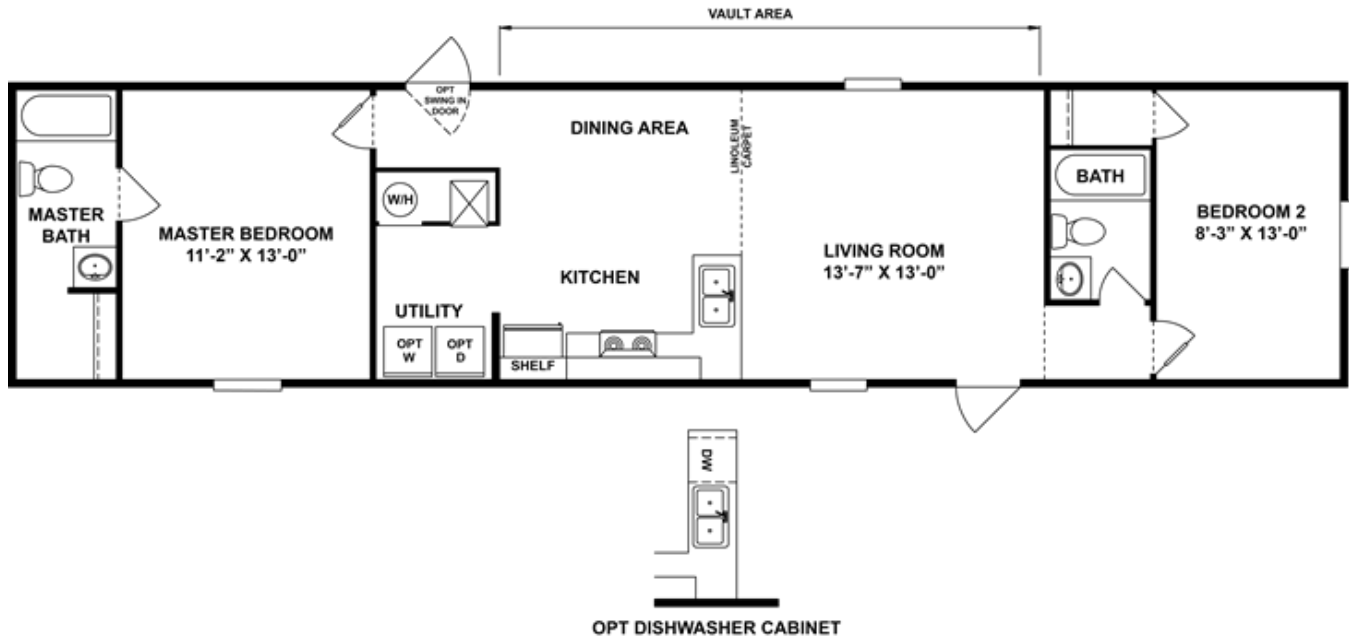

THE PEP

THE PEP Model number: 36TRU14602AH

2 beds • 2 baths • 840 sq.ft. • 14' width • 60' depth

Our home building facilities invest in continuous product and process improvements. Plans, dimensions, features, materials, specifications and availability are subject to change without notice or obligation. Renderings and floor plans are representative likenesses of our homes and may differ from the actual homes. We invite you to tour a Home Center near you and inspect the highest value in quality housing available or call (336) 597-5538 to speak with a Home Consultant. Copyright 2017, CMH. All rights reserved.