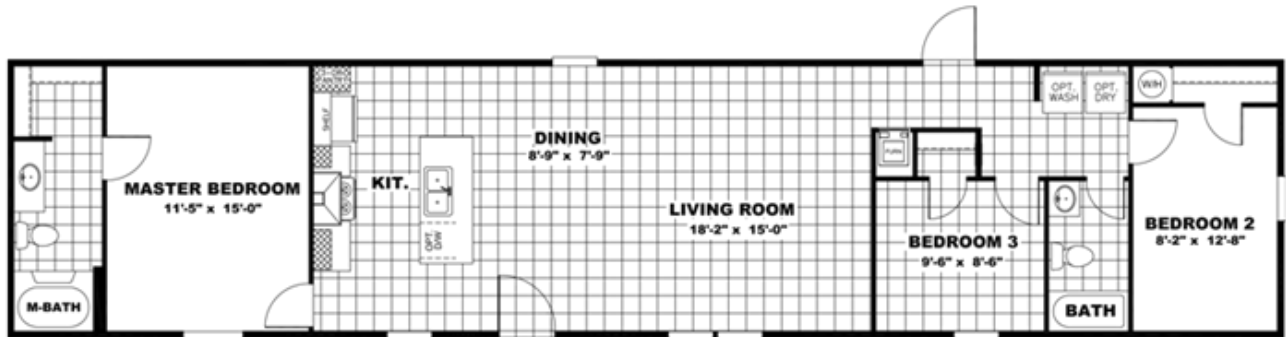

# THE BREEZE

**THE BREEZE** Floor plan number: OHC027380NC

**3 beds • 2 baths • 1152 sq.ft. • 16' width • 72' depth**

Our home building facilities invest in continuous product and process improvements. Plans, dimensions, features, materials, specifications and availability are subject to change without notice or obligation. Renderings and floor plans are representative likenesses of our homes and may differ from the actual homes. We invite you to tour a Home Center near you and inspect the highest value in quality housing available or call (336) 597-5538 to speak with a Home Consultant. Copyright 2017, CMH. All rights reserved.