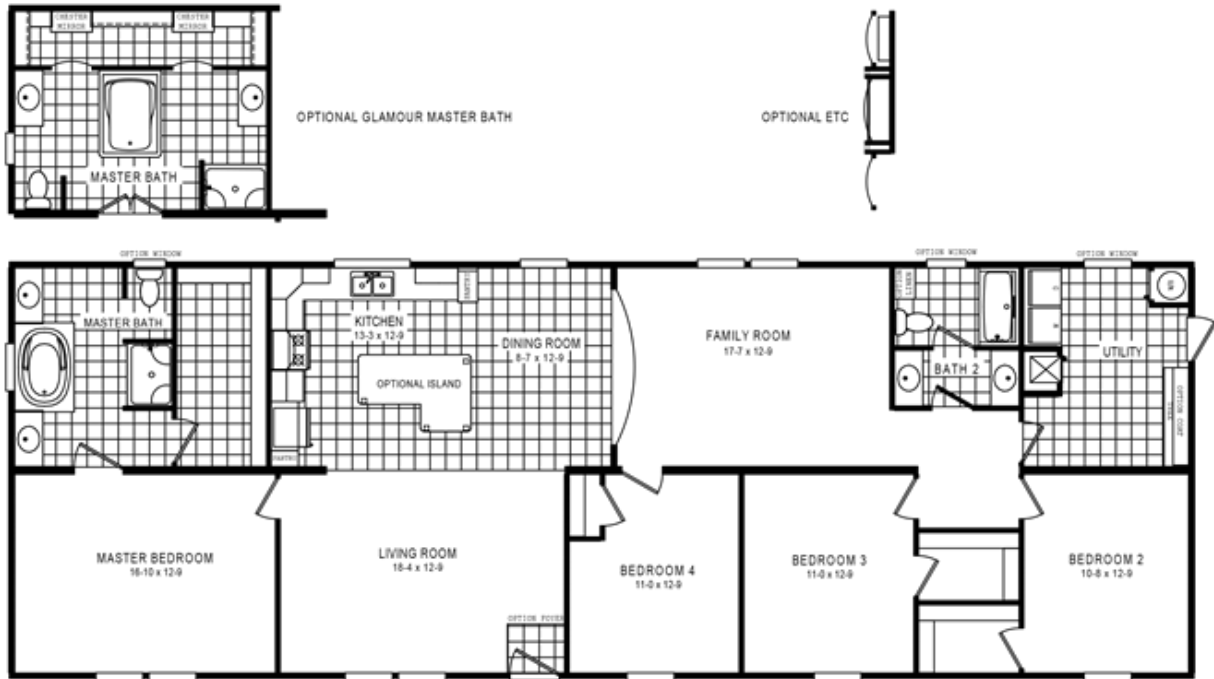

4510 ROCKETEER 7628

**4510 ROCKETEER 7628** Floor plan number: ROC731825NCAB

**4 beds • 2 baths • 2128 sq.ft. • 28' width • 76' depth**

Our home building facilities invest in continuous product and process improvements. Plans, dimensions, features, materials, specifications and availability are subject to change without notice or obligation. Renderings and floor plans are representative likenesses of our homes and may differ from the actual homes. We invite you to tour a Home Center near you and inspect the highest value in quality housing available or call (336) 597-5538 to speak with a Home Consultant. Copyright 2017, CMH. All rights reserved.